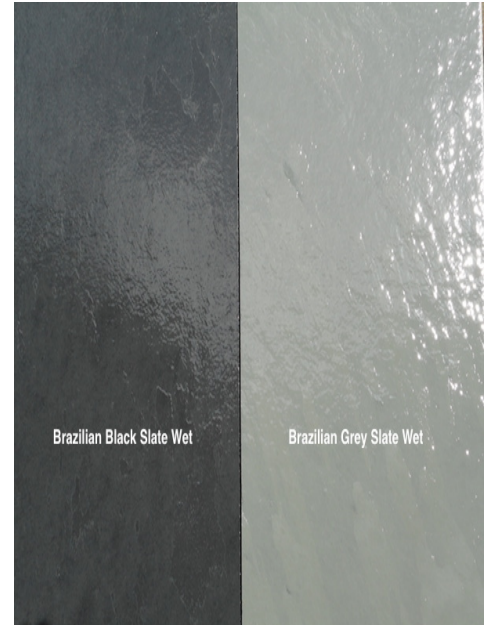

Eazyclad Brazilian slate Coping stones

Copings stones made of slate can make all the difference between an ordinary looking wall and a wall that will stand out from the crowd. We offer a bespoke cutting service and will try and cut to what ever sizes you may require at a timescale that suits you

We supply trade and private customers

EAZYCLAD
UNIT 1 HAYWOOD
INDUSTRIAL ESTATE
WELLINGTON
HEREFORD
HR4 8DZ

Contact Details

Tel 01432 839331
Mobile 07590992422
Email eazyclad@aol.com

www.eazyclad.com