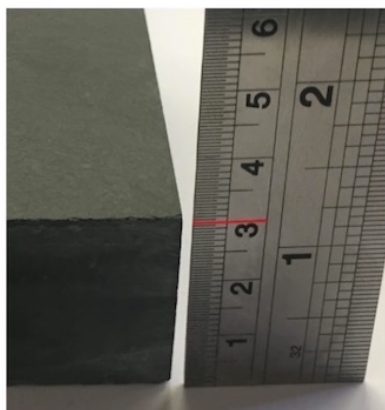

We have our own cutting facilities which cuts down on long lead times

Slate

Needs little or no maintenance as a great product to cap off the top of any wall

Why use coping stones

Coping stones are used to cover the tops of walls that are generally built from block, brick or stone work. Their primary function is to protect the wall and increase the life span by stopping natural elements such as rain, snow, ice etc from causing damage. Another reason is they look appealing to the eye; a wall does not look finished until it has its hat on.

There are a number of reasons to use slate when you are capping the top of a wall. It is a very easy stone to work with and needs very little or no maintenance. There are instances of churches in France who had parapets and roofs built with slate in the 13th century and is still in use today.

We offer a cutting service for slate copings so that you can design your wall to suit you and not have to worry about cutting it to shape or size.

Eazyclad

Prices for Slate Copings 2018

20mm Thick slate	100mm wide	145mm wide	295mm wide	Bespoke widths
210mm long	£3.25 +vat	£4.50 +vat	£7.00 +vat	POA
300mm long	£3.60 +vat	£5.00 +vat	£7.95 +vat	POA
600mm long	£5.50 +vat	£6.50 +vat	£12.00 +vat	POA
900mm long	£9.00 +vat	£13.00 +vat	£19.00 +vat	POA
1200mm long	£14.00 +vat	£19.00 +vat	£27.00 +vat	POA
Bespoke Lengths	Contact us	Contact us	Contact us	Contact us
30mm Thick Slate				
100mm wide	145mm wide	295mm wide	Bespoke widths	
210mm long	£4.90 +vat	£6.50 +vat	£9.50 +vat	POA
300mm long	£5.00 +vat	£7.00 +vat	£11.00 +vat	POA
600mm long	£7.00 +vat	£9.50 +vat	£15.00 +vat	POA
900mm long	£9.00 +vat	£16.00 +vat	£22.00 +vat	POA
1200mm long	£12.00 +vat	£18.00 +vat	£37.00 +vat	POA
Bespoke Lengths	Contact us	Contact us	Contact us	POA