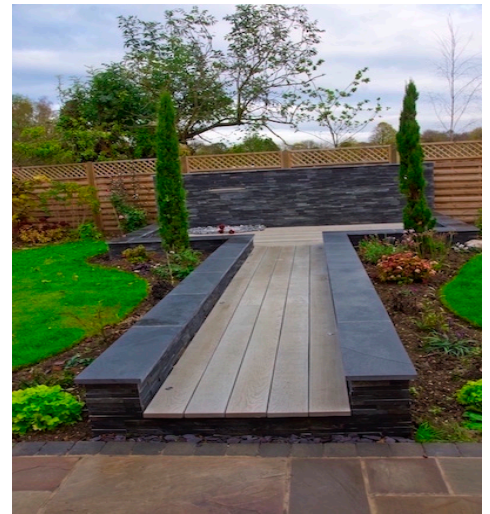

Why use coping stones

Coping stones are used to cover the tops of walls that are generally built from block, brick or stone work. Their primary function is to protect the wall and increase the life span by stopping natural elements such as rain, snow, ice etc from causing damage. Another reason is they look appealing to the eye; a wall does not look finished until it has its hat on.

There are a number of reasons to use slate when you are capping the top of a wall. It is a very easy stone to work with and needs very little or no maintenance. There are instances of churches in France who had parapets and roofs built with slate in the 13th century and is still in use today.

We offer a cutting service for slate copings so that you can design your wall to suit you and not have to worry about cutting it to shape or size.