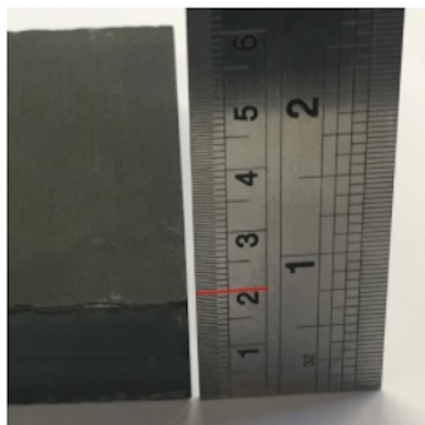

We have our own cutting facilities which cuts down on long lead times

Slate

Needs little or no maintenance as a great product to cap off the top of any wall

Why use coping stones

Coping stones are used to cover the tops of walls that are generally built from block, brick or stone work. Their primary function is to protect the wall and increase the life span by stopping natural elements such as rain, snow, ice etc from causing damage. Another reason is they look appealing to the eye; a wall does not look finished until it has its hat on.

There are a number of reasons to use slate when you are capping the top of a wall. It is a very easy stone to work with and needs very little or no maintenance. There are instances of churches in France who had parapets and roofs built with slate in the 13th century and is still in use today.

We offer a cutting service for slate copings so that you can design your wall to suit you and not have to worry about cutting it to shape or size.

Eazyclad

Prices for Slate Copings 2018

20mm Thick slate	100mm wide	145mm wide	295mm wide	Bespoke widths
210mm long	£3.25 +vat	£4.50 +vat	£7.00 +vat	POA
300mm long	£3.60 +vat	£5.00 +vat	£7.95 +vat	POA
600mm long	£5.50 +vat	£6.50 +vat	£12.00 +vat	POA
900mm long	£9.00 +vat	£13.00 +vat	£19.00 +vat	POA
1200mm long	£14.00 +vat	£19.00 +vat	£27.00 +vat	POA
Bespoke Lengths	Contact us	Contact us	Contact us	Contact us
30mm Thick Slate				
100mm wide	145mm wide	295mm wide	Bespoke widths	
210mm long	£4.90 +vat	£6.50 +vat	£9.50 +vat	POA
300mm long	£5.00 +vat	£7.00 +vat	£11.00 +vat	POA
600mm long	£7.00 +vat	£9.50 +vat	£15.00 +vat	POA
900mm long	£9.00 +vat	£16.00 +vat	£22.00 +vat	POA
1200mm long	£12.00 +vat	£18.00 +vat	£37.00 +vat	POA
Bespoke Lengths	Contact us	Contact us	Contact us	POA